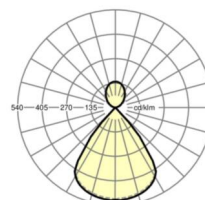

LIGHTING TECHNOLOGY

Placement	LED, Colour rendering/Light colour CRI ≥ 80 / 3000K
Colour tolerance (MacAdam)	3SDCM
Photobiological safety (Luminaire)	RG1
Nominal luminous flux	2047lm
LED service life	50000h L80/B10 (Tq 25°C)
Luminaire luminous efficiency	134lm/W

MECHANICS

Housing colour	silver grey/white aluminium RAL 9006
Dimensions (LxWxH/DxH)	571mm x 76mm x 69mm
Weight (net)	1.8kg
Cable entry KE (X/Y)	90mm/0mm
Type of installation	Wall mounting

Dimensions

L	571 mm	Length
B	76 mm	Width
H	69 mm	Height
A1	430 mm	Mounting distance single mounting
X	90 mm	Distance cable infeed to the center of the luminaire on the X-axis
Y	0 mm	Distance cable infeed to the center of the luminaire on the Y-axis